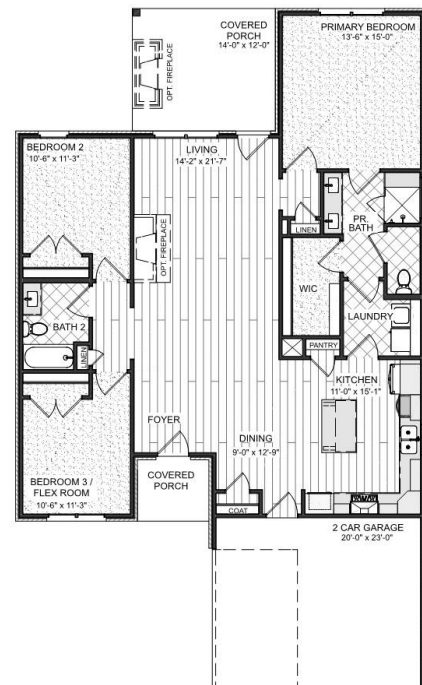

ELEVATION A

MAIN FLOOR

**\$544,550**

## 7140 MADDENWOOD LANE, HERMITAGE, TN, US,

<https://haileesellshomes.com>

Parkhaven is a 55+ active adult community of single family homes. The Crockett plan features 3 Bedrooms and 2 full Baths all on a single level, the kitchen has a beautiful island and adjacent dining area. The laundry room is accessible from both the kitchen and primary bedroom. The primary bath features a walk-in shower [...]

- 3 beds
- 2 baths
- Residential
- Single Family Residence
- Active
- 1669 sq ft

## Rooms

| Room type   | Dimensions |
|-------------|------------|
| Bedroom 1   | 14x15      |
| Bedroom 2   | 11x11      |
| Bedroom 3   | 11x11      |
| Dining Room | 9x13       |
| Kitchen     | 11x15      |
| Living Room | 14x21      |