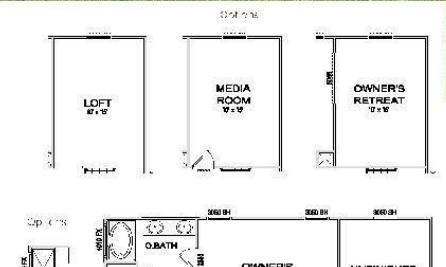

$469,982

**3612 RUSSELL DAVID DRIVE,
MURFREESBORO, TN, US,**

<https://haileesellshomes.com>

The beautiful Kirkland floorplan with the Traditional elevation. Wonderful upgrades: beautiful white cabinets, quartz countertops, covered patio, upstairs loft! $5,000 in closing costs if utilizing our preferred lender and title.

- 3 beds
- 2 baths
- Residential
- Single Family Residence
- Active
- 2274 sq ft

Rooms