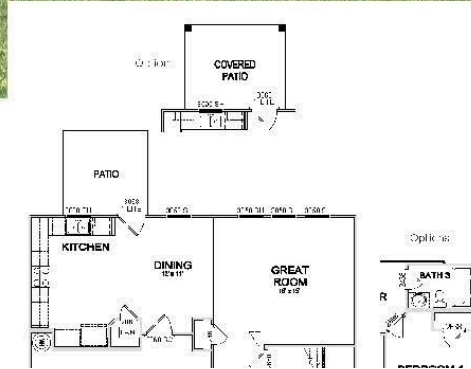

$469,982

**3612 RUSSELL DAVID DRIVE,
MURFREESBORO, TN, US,**

<https://haileesellshomes.com>

The beautiful Kirkland floorplan with the Traditional elevation. Wonderful upgrades: beautiful white cabinets, quartz countertops, covered patio, upstairs loft! $5,000 in closing costs if utilizing our preferred lender and title.

- 3 beds
- 2 baths
- Residential
- Single Family Residence
- Active
- 2274 sq ft

Rooms